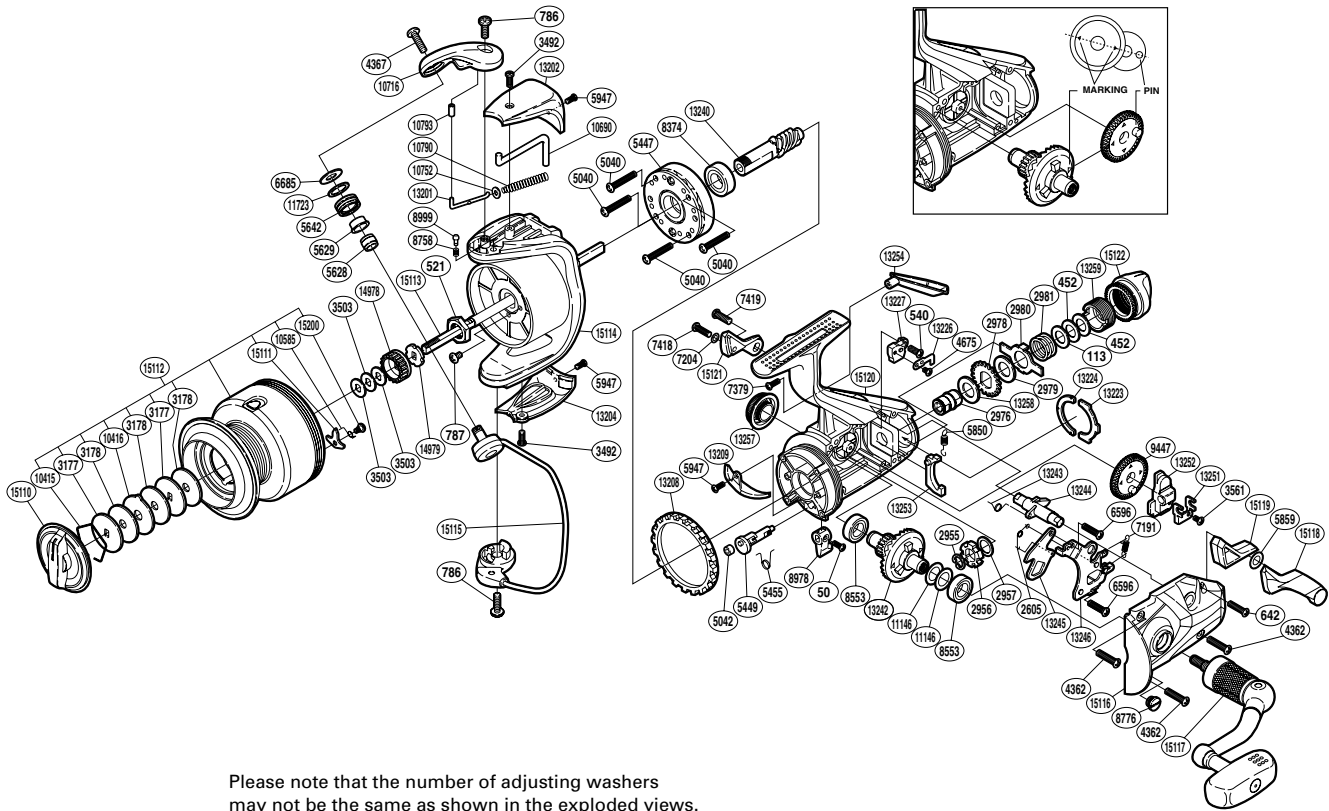

SHIMANO

BAITRUNNER

BTR-6000OC

(1SH30600S)

Please note that the number of adjusting washers may not be the same as shown in the exploded views. (Adjustment will vary with each individual product.)

Part No.	Description	Part No.	Description	Part No.	Description
RD 0050	Screw	RD 5850	BaitRunner Pawl Spring	RD13224	Dial Retainer B
RD 0113	Washer	RD 5859	Spacer	RD13226	Dial Click
RD 0452	Washer	RD 5947	Screw	RD13227	BaitRunner Pawl Guide
RD 0521	Rotor Nut	RD 6596	Screw	RD13240	Pinion Gear
RD 0540	Screw	RD 6685	Line Roller Washer	RD13242	Drive Gear
RD 0642	Screw	RD 7191	BaitRunner Click Spring	RD13243	Clutch Spring
RD 0786	Screw	RD 7204	Lock Washer	RD13244	BaitRunner Lever Shaft
RD 0787	Screw	RD 7418	Screw	RD13245	Clutch Pawl
RD 2605	Clutch Pawl Spring	RD 7419	Screw	RD13246	Clutch Plate Assembly
RD 2955	C Lock	RD 8374	Ball Bearing	RD13251	Oscillating Slider Retainer
RD 2956	BaitRunner Ratchet	RD 8553	Ball Bearing	RD13252	Oscillating Slider
RD 2957	Spacer	RD 8758	Click Spring	RD13253	BaitRunner Pawl
RD 2976	Free Spool Tension Shaft	RD 8776	Oil Cap	RD13254	Body I.D. Plate
RD 2978	Click Gear	RD 8978	Anti-Reverse Lever	RD13257	Handle Screw Cap
RD 2979	Free Spool Tension Washer	RD 8999	Click Pin	RD13258	Free Spool Tension Washer
RD 2980	Eared Washer	RD 9379	Screw	RD13259	Free Spool Tension Screw
RD 2981	Free Spool Tension Spring	RD 9447	Oscillating Gear	RD14978	Spool Support A
RD 3177	Key Washer	RD10415	Drag Washers Retainer	RD14979	Spool Support B
RD 3178	Drag Washer	RD10416	Eared Washer	RD15110	Drag Knob
RD 3492	Screw	RD10585	Click Spring	RD15111	Drag Click
RD 3503	Spool Washer	RD10690	Bail Trip Lever	RD15112	Spool Assembly
RD 3561	Screw	RD10716	Bail Arm	RD15113	Main Shaft
RD 4362	Screw	RD10752	Spring Guide A Support	RD15114	Rotor
RD 4367	Screw	RD10790	Bail Spring	RD15115	Bail Assembly
RD 4675	Screw	RD10793	Bail Arm Collar	RD15116	Side Cover
RD 5040	Screw	RD11146	Washer	RD15117	Handle Assembly
RD 5042	Anti-Reverse Cam Ring	RD11723	Line Roller Spacer	RD15118	BaitRunner Lever Arm L
RD 5447	Roller Clutch Assembly	RD13201	Bail Spring Guide A	RD15119	BaitRunner Lever Bridge
RD 5449	Anti-Reverse Cam	RD13202	Bail Spring Cover	RD15120	Body
RD 5455	Anti-Reverse Cam Spring	RD13204	Bail Hold Support Guard	RD15121	BaitRunner Lever Arm R
RD 5628	Line Roller Collar	RD13208	Friction Ring	RD15122	BaitRunner Tension Dial
RD 5629	Line Roller Bushing	RD13209	Bail Trip Strike	RD15200	Screw
RD 5642	Line Roller	RD13223	Dial Retainer		